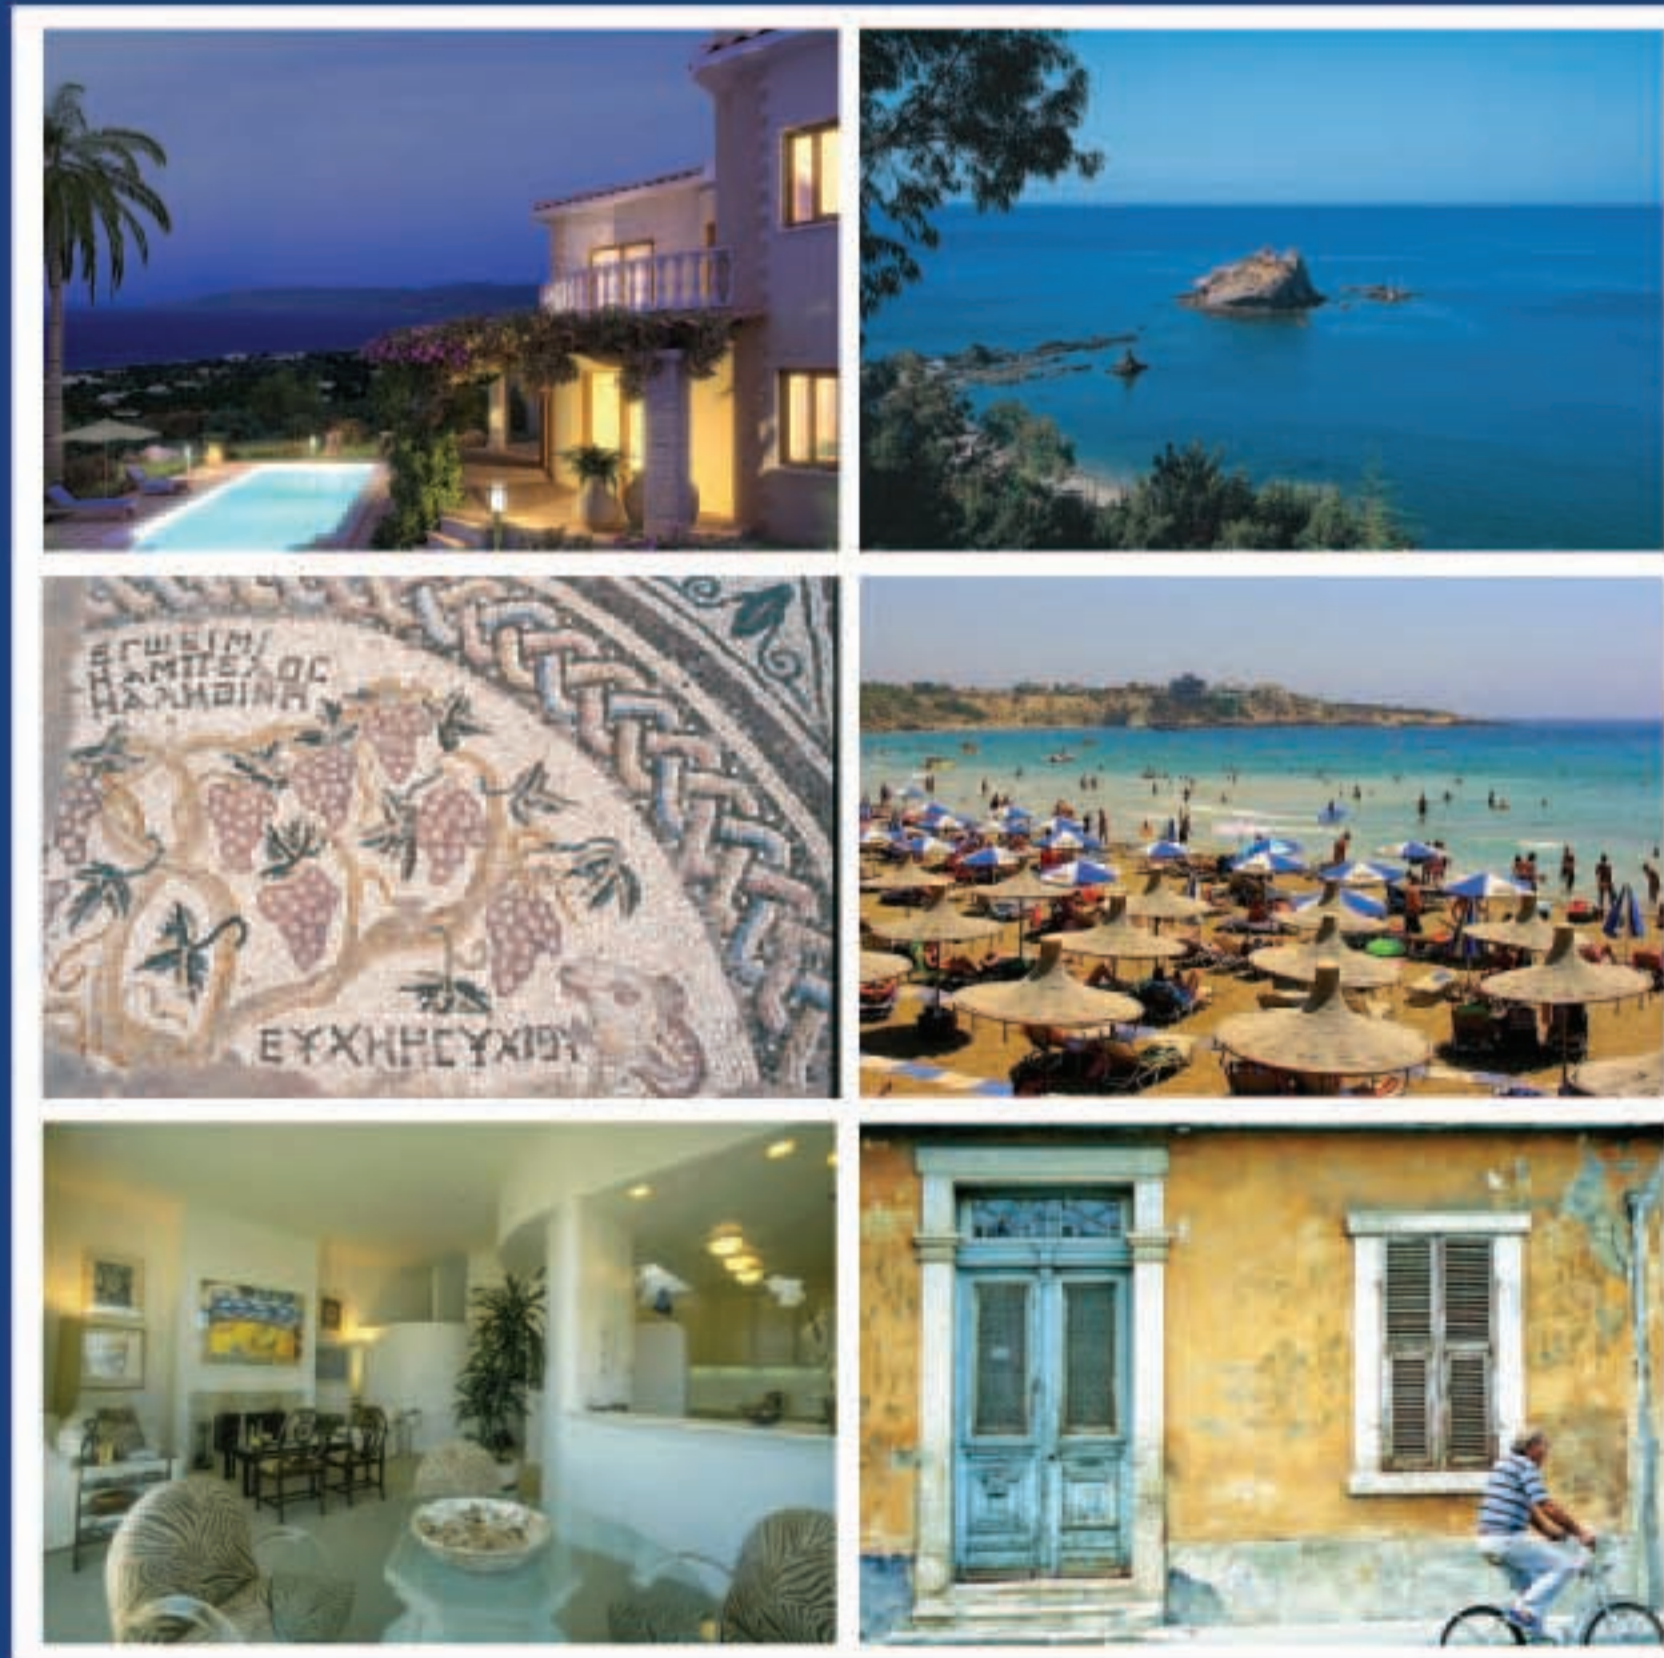

HEAD OFFICE:

110, Eleftheriou Venizelou & Santorinis Str.

P.O. Box 62292 , 8062 Pafos Cyprus

Tel: +357 26 822 221 , Fax: +357 26 941 848

Website: www.maispa.com , E-mail: maispa@cy.net